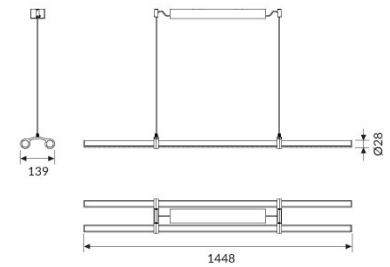

PIPE LINE PG

Methacrylate satin diffuser for soft emission with UGR<22.

CODE		FLUX	SIZE	CERTIFICATIONS
86PG62L490	62W 4000K	8184lm	1448mm	CE IP40 A ⁺

Optic

Methacrylate satin diffuser for soft emission with UGR<22.

Specifications

CRI>90
McAdams 3
Life Time: L80/B10 >50.000h
5 years complete warranty
Eye safety: RG0/RG1 in accordance with EN62471:2009

Body

Aluminium body with epoxy powder coating.

Legal references

In compliance with the safety standards EN 60 598-1 and UNI EN 12464-1 (lighting for working places).