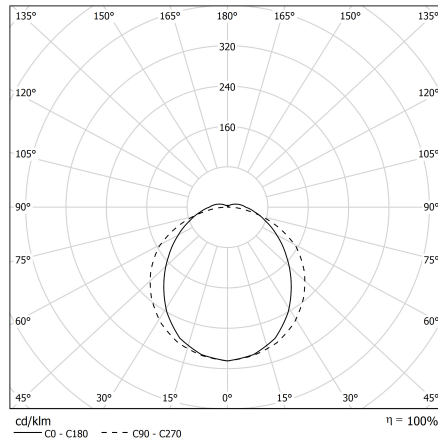

PIPE LINE PG

Methacrylate satin diffuser for soft emission with UGR<22.

CODE		FLUX	SIZE	CERTIFICATIONS
86PG62L490	62W 4000K	8184lm	1448mm	CE IP40 A ⁺

Optic

Methacrylate satin diffuser for soft emission with UGR<22.